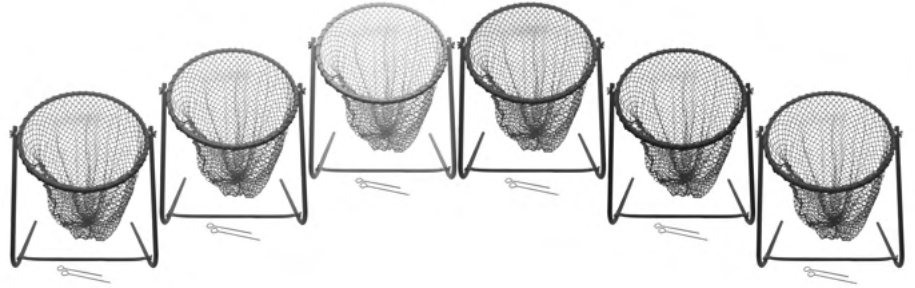

## TARGET NET SET

### Features:

- Multi-purpose target hoop
- Powder coated steel construction
- Pivots for practicing
- Any type of shot from golf to discs to beanbags
- Assembly required
- Set of 6 (1 of each) Red, Orange, Yellow, Green, Blue & Purple

### Instructions:

The Champion Sports Target Net is a multi-purpose target hoop made of white powder coated steel with a pivoting hoop.

1. Assemble the base by attaching the support rod with short screws and wing nut to the two "V" base poles.
2. Attach the hoop ring/net to the base poles using the long screws with a washer and wing nut.
3. Use the ring stakes designed to provide extra holding power in a wide variety of conditions.

#### PARTS x 6:

- 1 Hoop Ring
- 2 "V" Base Poles
- 1 Support Rod
- 2 Long Screws
- 2 Short Screws
- 2 Wing Nuts
- 2 Washers
- 2 Ring Stakes