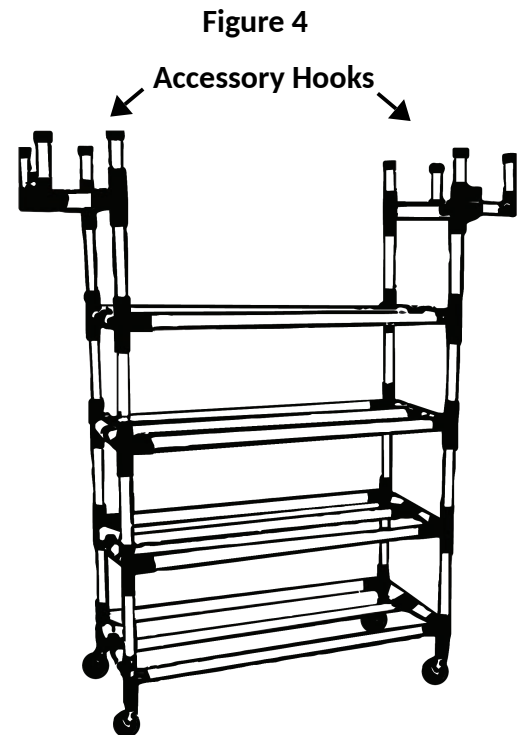

PECART

EQUIPMENT CART

Features:

- Durable and lightweight plastic construction
- Holds up to 32 basketballs, 40 soccer balls or playground balls, 150 jump ropes, and 48 hoops
- Heavy-duty swivel casters for mobility
- Nonmarring wheels protect indoor floors
- 61" x 19" x 62"
- White

Instructions:

Keep your gym organized with the Champion Sports Equipment Cart. Made of durable plastic, and equipped with heavy-duty swivel casters, this versatile equipment cart can be maneuvered out of the way whenever you want to free up more floor space.

1. Insert the 4 swivel casters into the bottom shelf. Figure 1
2. Assemble the shelves by inserting connector tubes. Figure 2
3. Stack shelves on top of rolling base and repeat to create remaining shelves. Figure 3
4. Position the accessory hook assembly onto the top posts. Figure 4

Assemble your ALL-TERRAIN EQUIPMENT CART with a rubber mallet or towel covered hammer.

PARTS:

- 1 Top Shelf
- 1 Bottom Shelf
- 1 Middle Shelf
- 16 Connector Tubes
- 2 Accessory Hangers
- 4 Swivel Caster Wheels