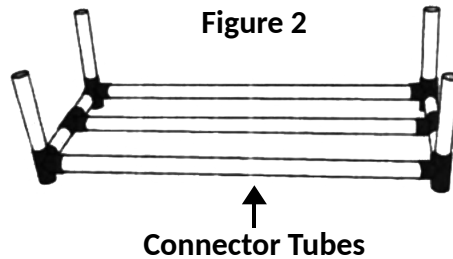

PECART

EQUIPMENT CART

Features:

- Durable and lightweight plastic construction
- Holds up to 32 basketballs, 40 soccer balls or playground balls, 150 jump ropes, and 48 hoops
- Heavy-duty swivel casters for mobility
- Nonmarring wheels protect indoor floors
- 61" x 19" x 62"
- White

Instructions:

Keep your gym organized with the Champion Sports Equipment Cart. Made of durable plastic, and equipped with heavy-duty swivel casters, this versatile equipment cart can be maneuvered out of the way whenever you want to free up more floor space.

1. Insert the 4 swivel casters into the bottom shelf. Figure 1
2. Assemble the shelves by inserting connector tubes. Figure 2
3. Stack shelves on top of rolling base and repeat to create remaining shelves. Figure 3
4. Position the accessory hook assembly onto the top posts. Figure 4

Assemble your ALL-TERRAIN EQUIPMENT CART with a rubber mallet or towel covered hammer.

PARTS:

- 1 Top Shelf
- 1 Bottom Shelf
- 1 Middle Shelf
- 16 Connector Tubes
- 2 Accessory Hangers
- 4 Swivel Caster Wheels