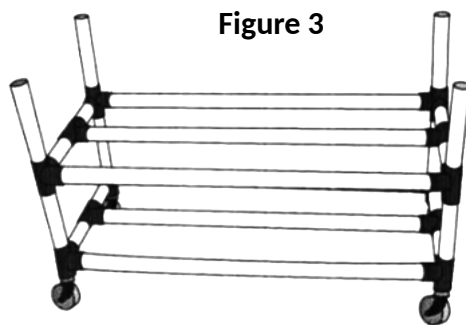

PECART

EQUIPMENT CART

Features:

- Durable and lightweight plastic construction
- Holds up to 32 basketballs, 40 soccer balls or playground balls, 150 jump ropes, and 48 hoops
- Heavy-duty swivel casters for mobility
- Nonmarring wheels protect indoor floors
- 61" x 19" x 62"
- White

Instructions:

Keep your gym organized with the Champion Sports Equipment Cart. Made of durable plastic, and equipped with heavy-duty swivel casters, this versatile equipment cart can be maneuvered out of the way whenever you want to free up more floor space.

1. Insert the 4 swivel casters into the bottom shelf. Figure 1
2. Assemble the shelves by inserting connector tubes. Figure 2
3. Stack shelves on top of rolling base and repeat to create remaining shelves. Figure 3
4. Position the accessory hook assembly onto the top posts. Figure 4

Assemble your ALL-TERRAIN EQUIPMENT CART with a rubber mallet or towel covered hammer.

PARTS:

- 1 Top Shelf
- 1 Bottom Shelf
- 1 Middle Shelf
- 16 Connector Tubes
- 2 Accessory Hangers
- 4 Swivel Caster Wheels