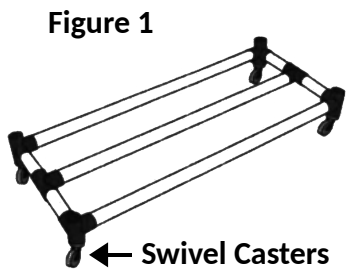

PECART

EQUIPMENT CART

Features:

- Durable and lightweight plastic construction
- Holds up to 32 basketballs, 40 soccer balls or playground balls, 150 jump ropes, and 48 hoops
- Heavy-duty swivel casters for mobility
- Nonmarring wheels protect indoor floors
- 61" x 19" x 62"
- White

Instructions:

Keep your gym organized with the Champion Sports Equipment Cart. Made of durable plastic, and equipped with heavy-duty swivel casters, this versatile equipment cart can be maneuvered out of the way whenever you want to free up more floor space.

1. Insert the 4 swivel casters into the bottom shelf. Figure 1
2. Assemble the shelves by inserting connector tubes. Figure 2
3. Stack shelves on top of rolling base and repeat to create remaining shelves. Figure 3
4. Position the accessory hook assembly onto the top posts. Figure 4

Assemble your ALL-TERRAIN EQUIPMENT CART with a rubber mallet or towel covered hammer.

PARTS:

- 1 Top Shelf
- 1 Bottom Shelf
- 1 Middle Shelf
- 16 Connector Tubes
- 2 Accessory Hangers
- 4 Swivel Caster Wheels