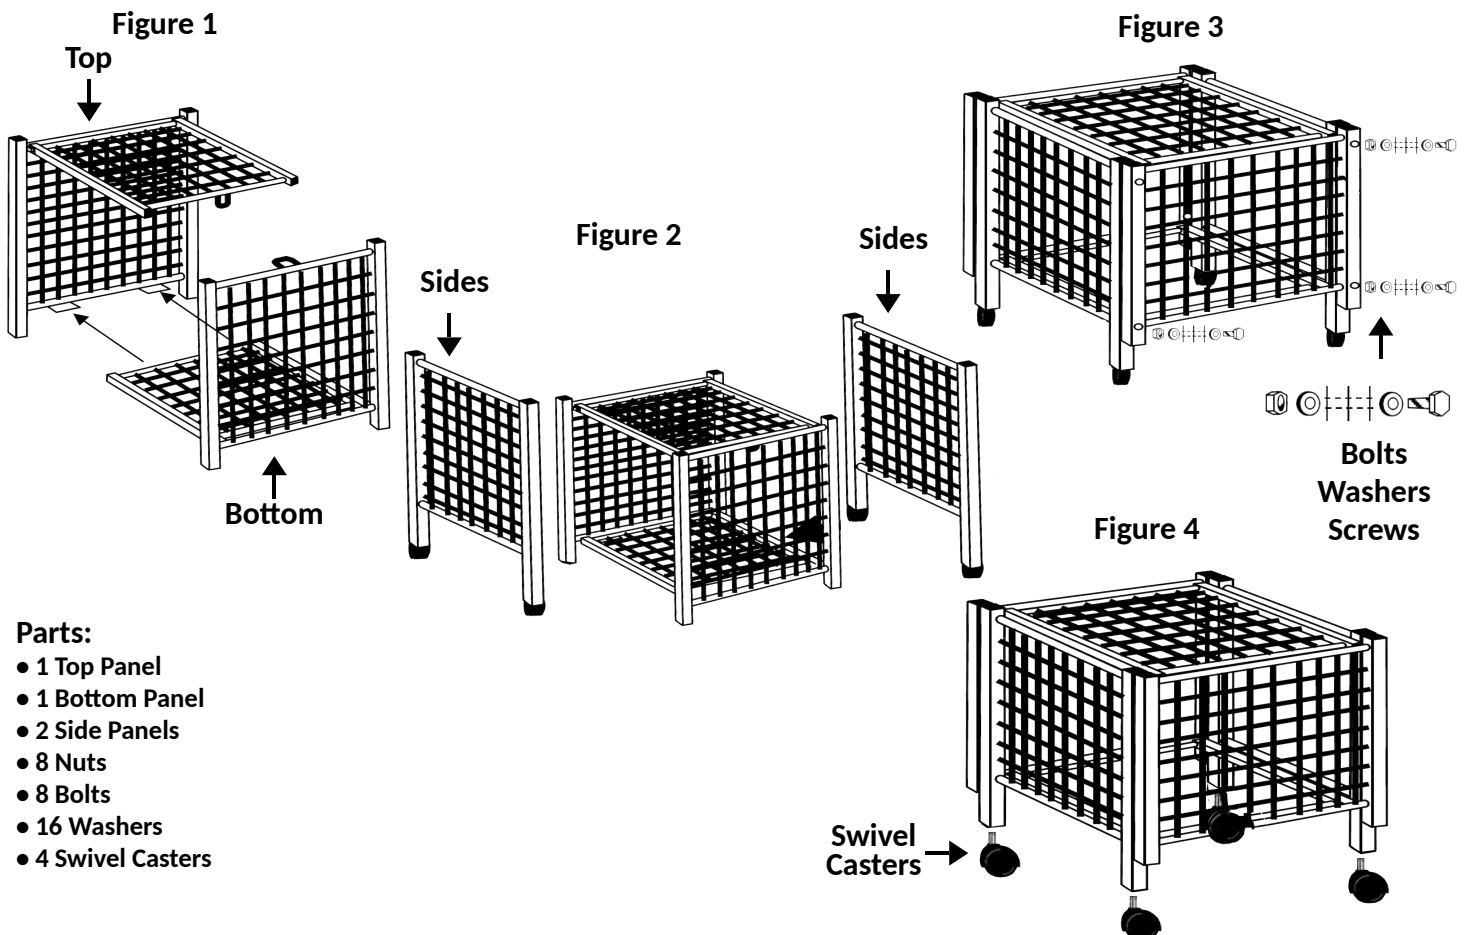

# LRCL FULL-SIZE LOCKABLE BALL LOCKER

## Features:

- Full size
- Holds up to 30 basketballs, soccer balls, or playground balls
- Closing top cover
- All-steel construction
- Yellow-powder coated finish
- 42"L x 24"W x 29.75"H

## Instructions:

The Champion Sports Lockable Ball Storage Locker holds up to 30 various sports balls or playground balls.

1. Begin with the top and the bottom of the cart by connecting the two structures. Figure 1
2. Connect the side panels to the top/bottom configuration. Figure 2
3. Screw together pieces on all 4 sides using the pre-drilled holes with a screw, washer and then a washer and a bolt once threaded through. Figure 3
4. Push the swivel casters securely into the posts. Figure 4

## Parts:

- 1 Top Panel
- 1 Bottom Panel
- 2 Side Panels
- 8 Nuts
- 8 Bolts
- 16 Washers
- 4 Swivel Casters